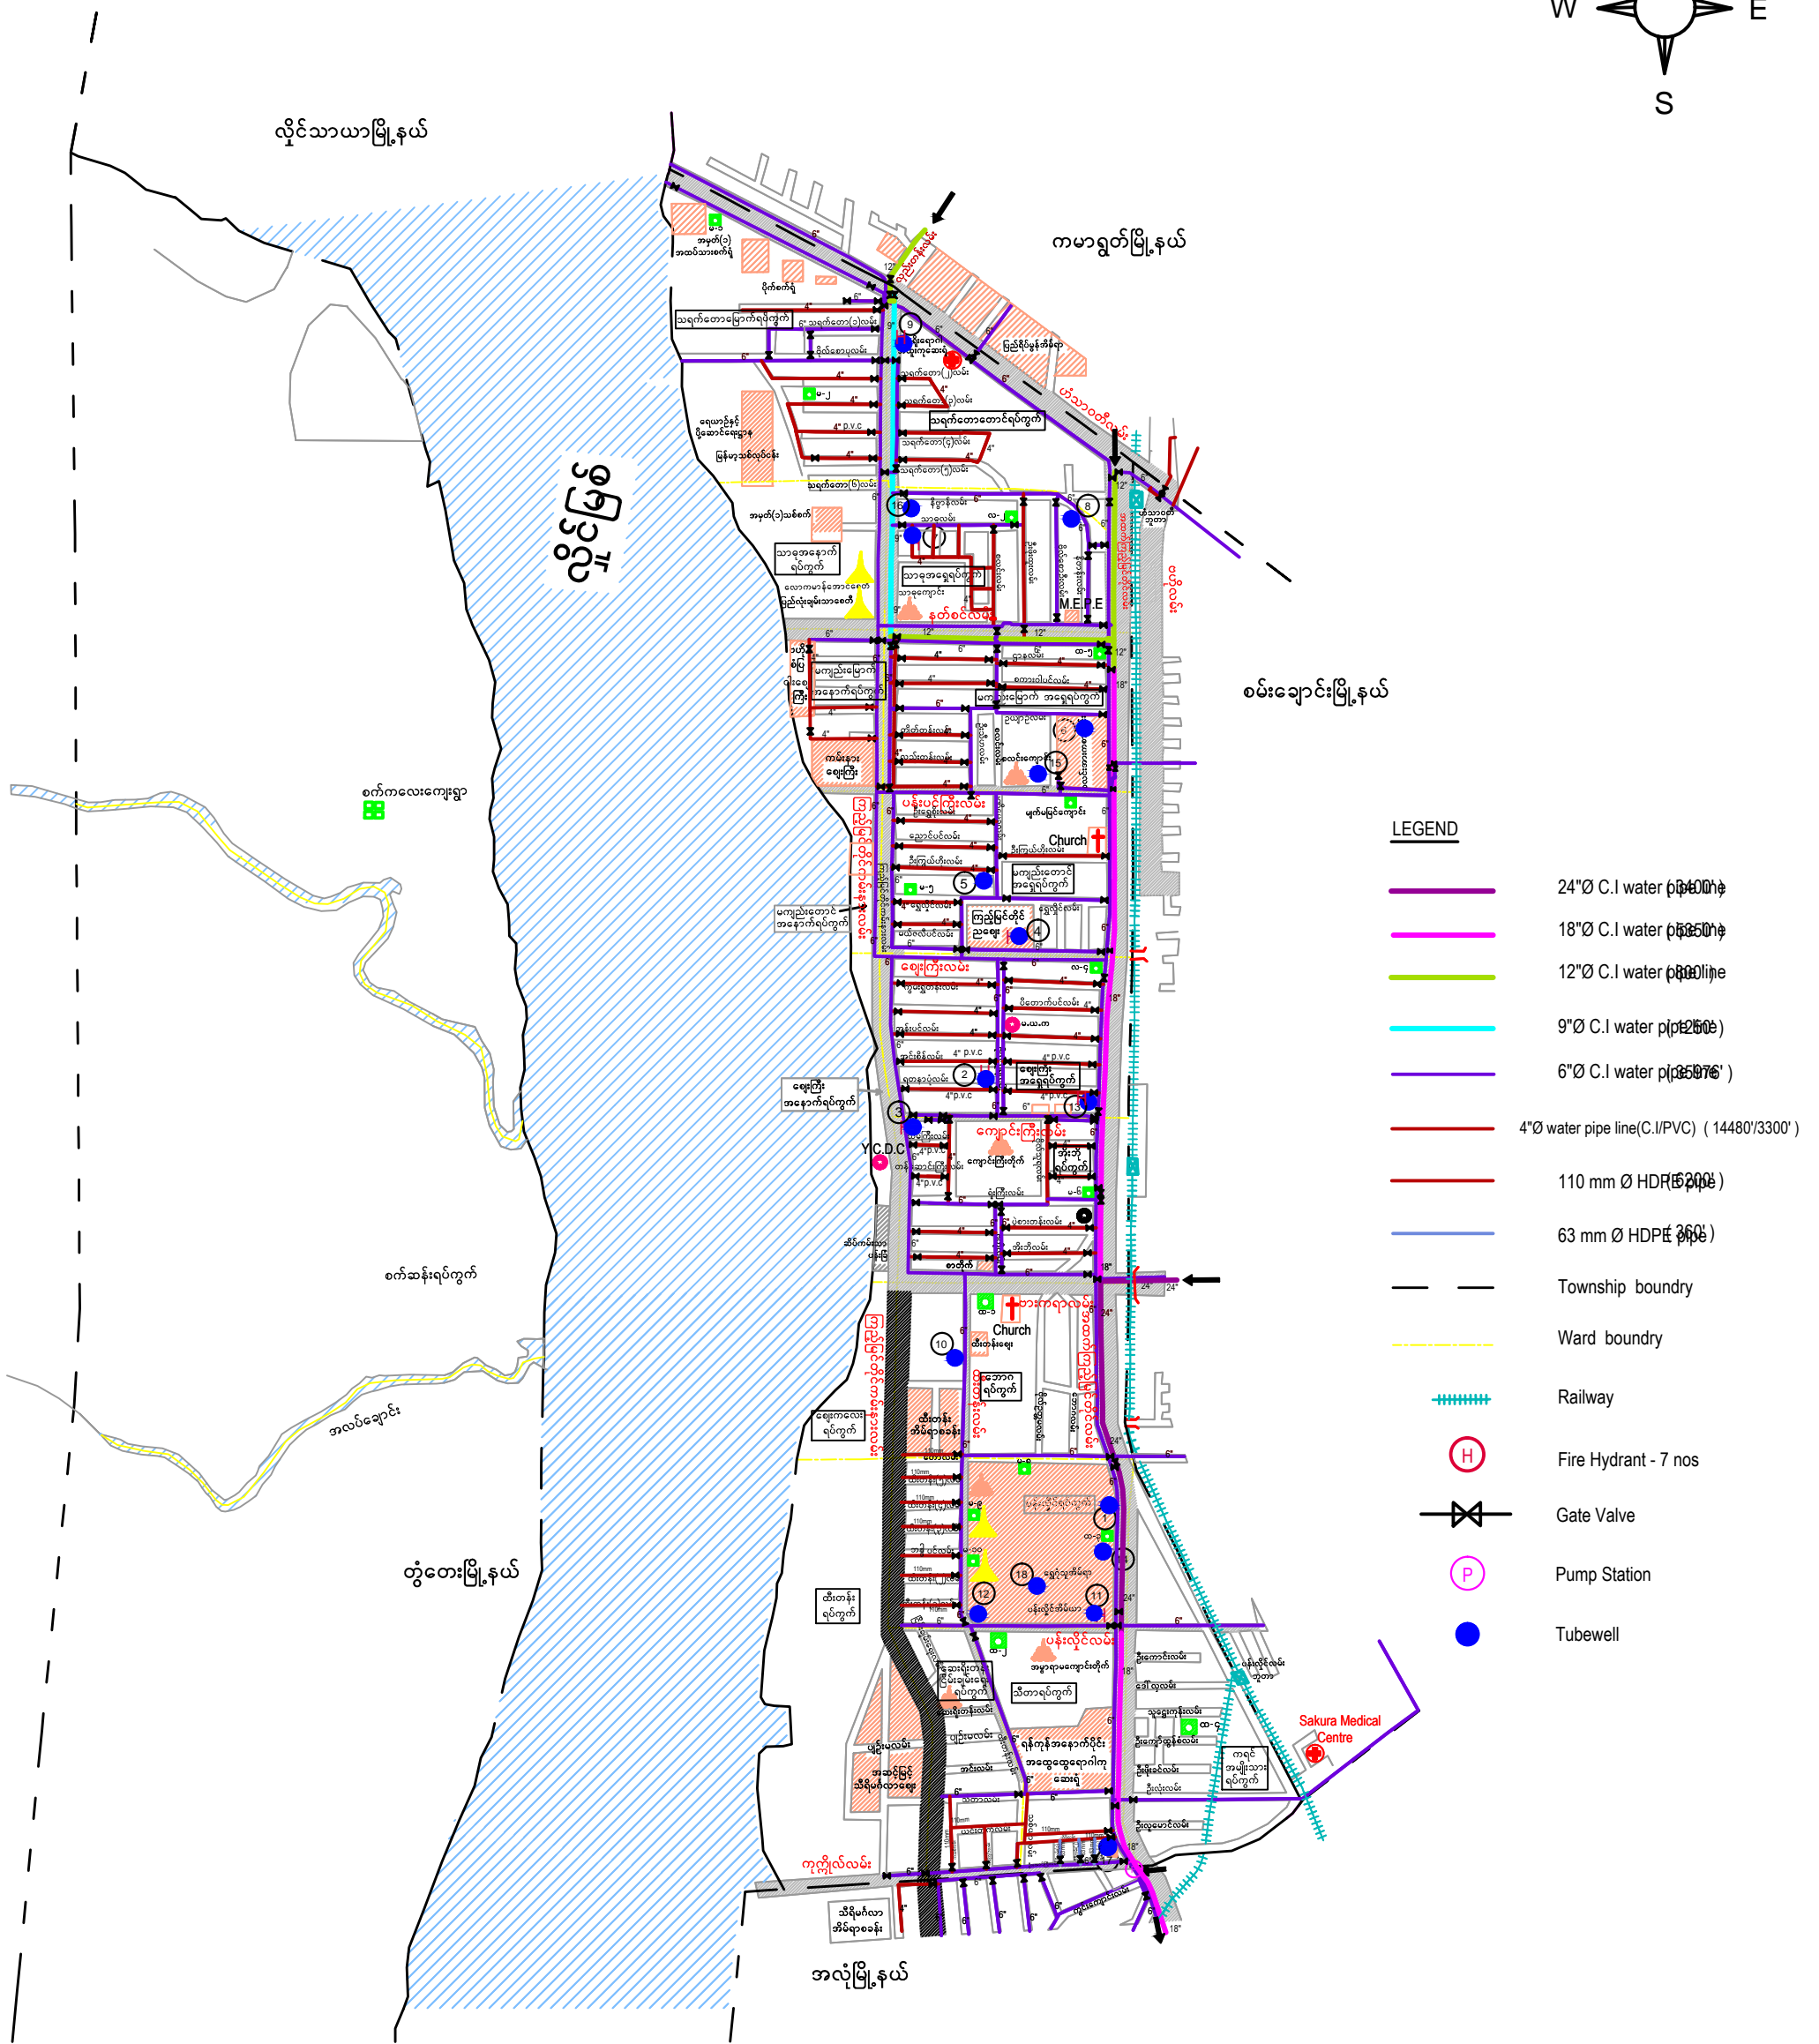

# WATER PIPE LINE MAP OF KYEE MYIN DAING TOWNSHIP

Water resources - HLAWGA Reservoir  
 KOKINE Reservoir  
 Tubewells in township

Nos of tubewell - 18 nos

Connexion - 1635 nos