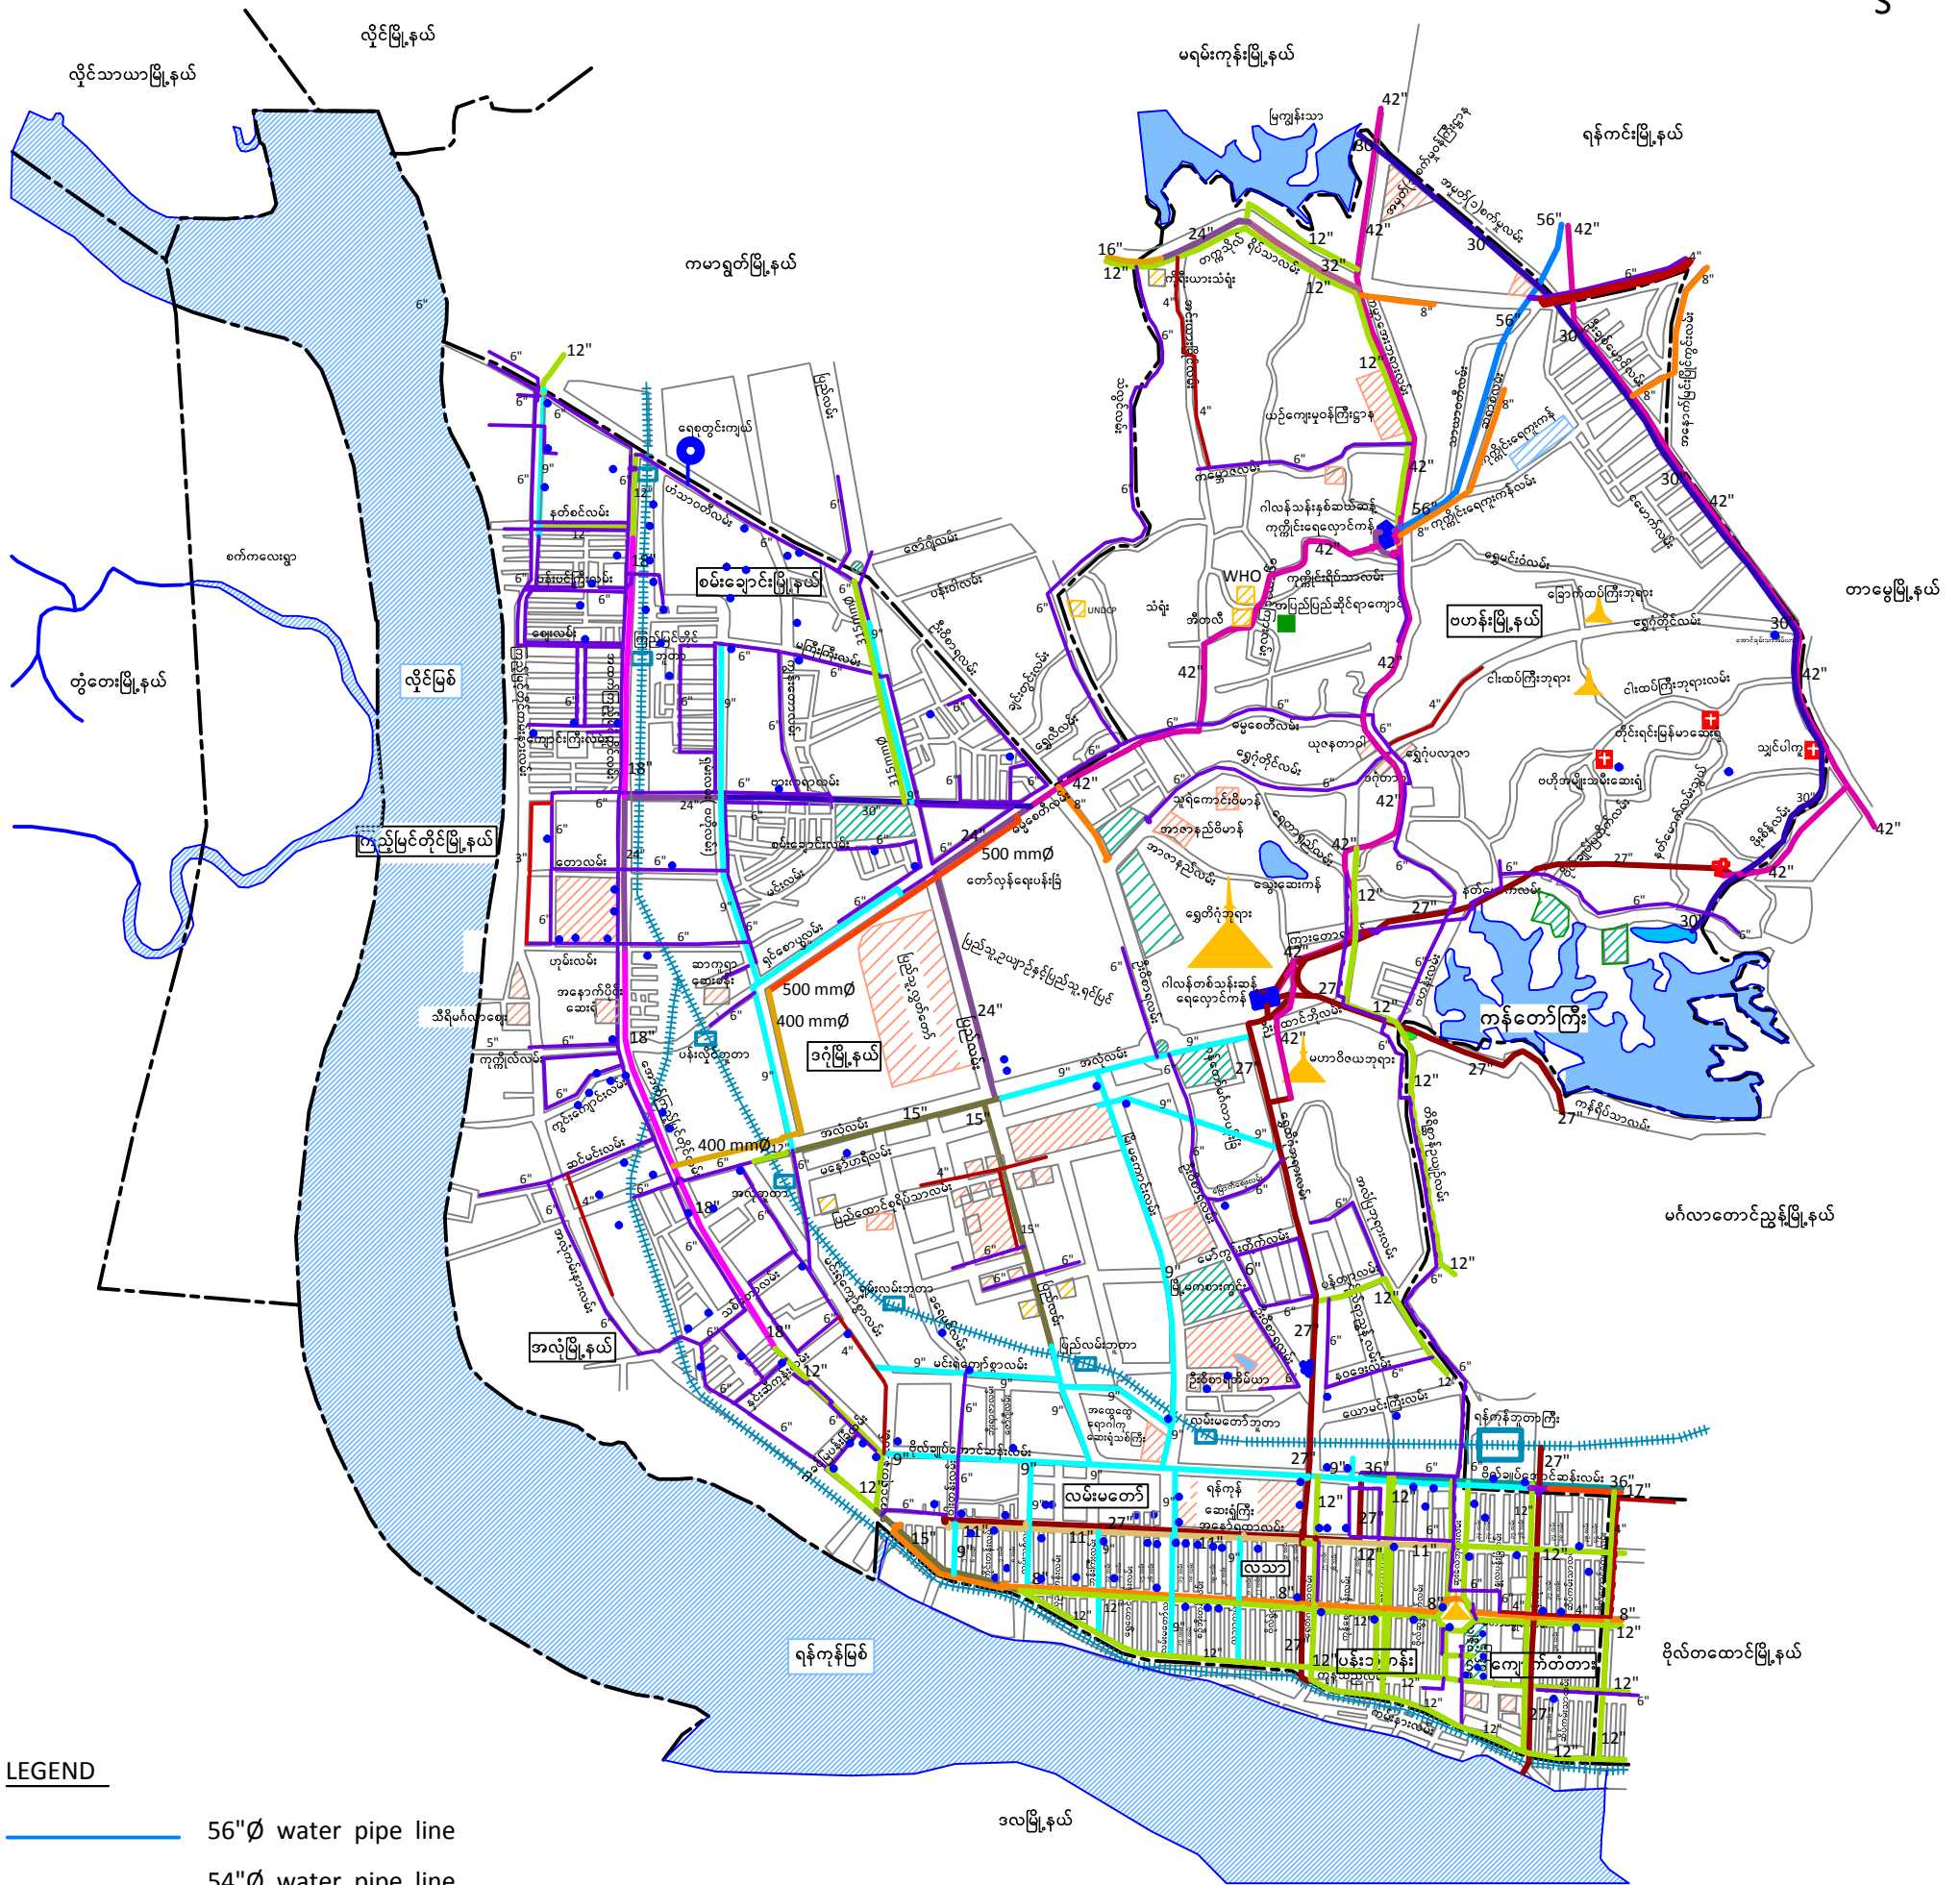

WATER PIPE LINE MAP OF WEST DISTRICT

LEGEND

- 56"Ø water pipe line
- 54"Ø water pipe line
- 42"Ø water pipe line
- 36"Ø water pipe line
- 30"Ø water pipe line
- 27"Ø water pipe line
- 24"Ø water pipe line
- 18"Ø water pipe line
- 16"Ø water pipe line
- 15"Ø water pipe line
- 12"Ø water pipe line
- · - · - 12"Ø fire water pipe line
- 11"Ø water pipe line
- 10"Ø water pipe line
- 9"Ø water pipe line
- 8"Ø water pipe line
- · - · - 6"Ø water pipe line
- · - · - 6"Ø fire water pipe line
- · - · - 4"Ø water pipe line
- · - · - 4"Ø fire water pipe line
- +++++ Railway
- District Boundry
- Tube Well
- Collector Well